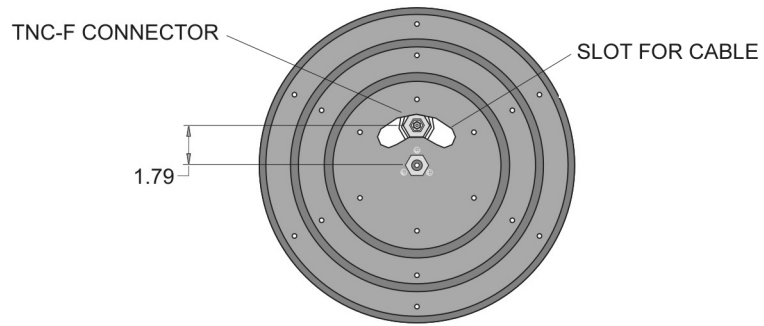

## MOUNTING INSTRUCTIONS

- A. SECURE MATING TNC CONNECTOR FROM CABLE TO THE ANTENNA ASSEMBLY.
- B. INSTALL ITEM 2 (HEX ADAPTER INSERT) WITH HEX RECESS FACING ANTENNA SIDE, USING ITEM 4 (SCREWS), TORQUE SCREWS TO 6-8 IN/LBS.
- C. SEAT ANTENNA ASSEMBLY INSIDE CHOKE RING ON TOP OF ITEM 2 (HEX ADAPTER INSERT) WITH CABLE THROUGH SLOT ON BOTTOM OF CHOKERING.
- D. INSERT ITEM 3 (HEX ADAPTER) THROUGH THE HOLE IN CENTER OF CHOKE RING AND TIGHTEN TO ANTENNA. TORQUE HEX ADAPTER TO 170-180 IN/LBS.
- E. ATTACH COMPLETED ASSEMBLY TO TRIPOD OR POST TO BE MOUNTED BY TIGHTENING THE ADAPTER UNTIL FULLY SECURED.
- F. PULL EXCESS CABLE THROUGH SLOT PROVIDED ON BOTTOM OF CHOKE RING, AND CONNECT TO RECEIVER.