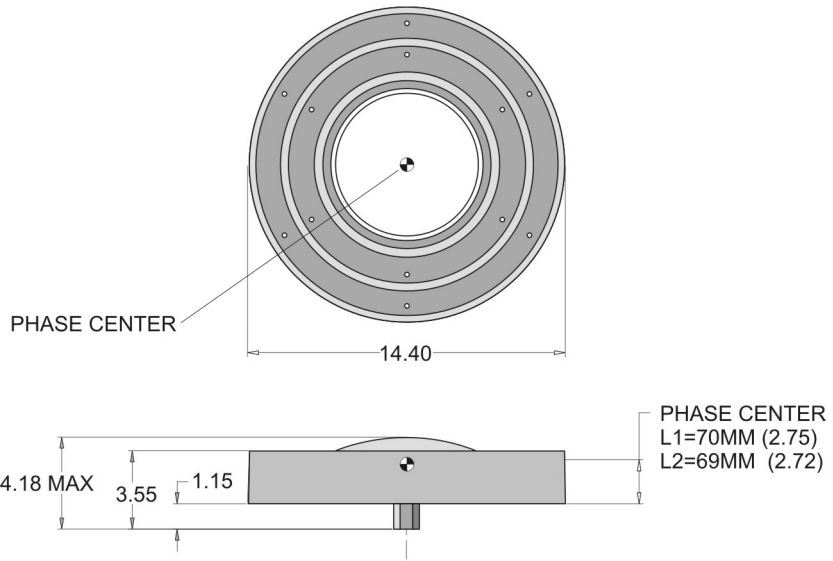

## MOUNTING INSTRUCTIONS

- A. SECURE MATING TNC CONNECTOR FROM CABLE TO THE ANTENNA ASSEMBLY.
- B. INSTALL ITEM 2 (HEX ADAPTER INSERT) WITH HEX RECESS FACING ANTENNA SIDE, USING ITEM 4 (SCREWS), TORQUE SCREWS TO 6-8 IN/LBS.
- C. SEAT ANTENNA ASSEMBLY INSIDE CHOKE RING ON TOP OF ITEM 2 (HEX ADAPTER INSERT) WITH CABLE THROUGH SLOT ON BOTTOM OF CHOKERING.
- D. INSERT ITEM 3 (HEX ADAPTER) THROUGH THE HOLE IN CENTER OF CHOKE RING AND TIGHTEN TO ANTENNA. TORQUE HEX ADAPTER TO 170-180 IN/LBS.
- E. ATTACH COMPLETED ASSEMBLY TO TRIPOD OR POST TO BE MOUNTED BY TIGHTENING THE ADAPTER UNTIL FULLY SECURED.
- F. PULL EXCESS CABLE THROUGH SLOT PROVIDED ON BOTTOM OF CHOKE RING, AND CONNECT TO RECEIVER.