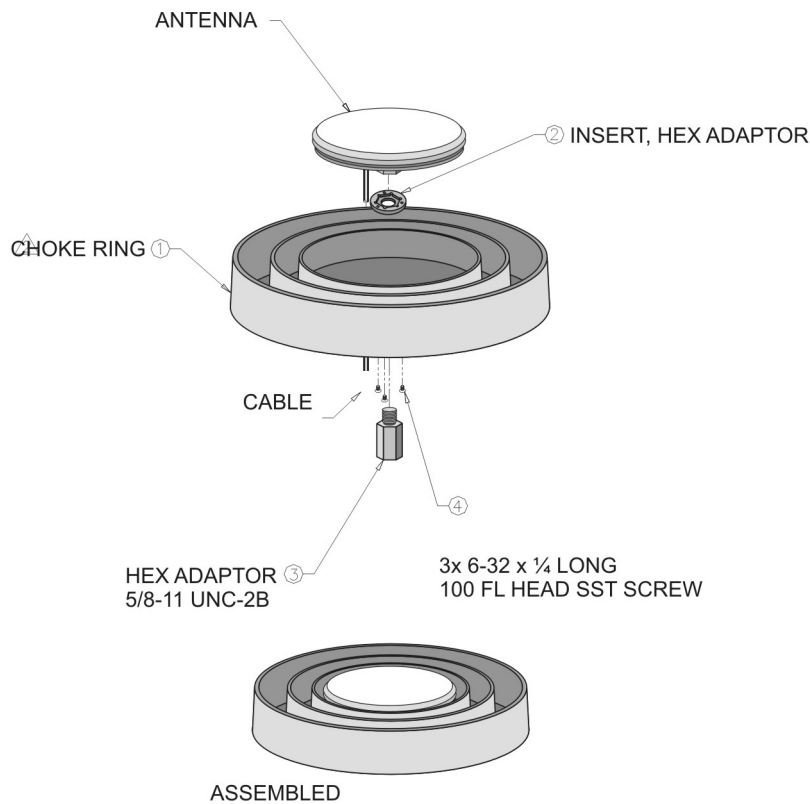

## MOUNTING INSTRUCTIONS

- A. SECURE MATING TNC CONNECTOR FROM CABLE TO THE ANTENNA ASSEMBLY.
- B. INSTALL ITEM 2 (HEX ADAPTER INSERT) WITH HEX RECESS FACING ANTENNA SIDE, USING ITEM 4 (SCREWS), TORQUE SCREWS TO 6-8 IN/LBS.
- C. SEAT ANTENNA ASSEMBLY INSIDE CHOKE RING ON TOP OF ITEM 2 (HEX ADAPTER INSERT) WITH CABLE THROUGH SLOT ON BOTTOM OF CHOKERING.
- D. INSERT ITEM 3 (HEX ADAPTER) THROUGH THE HOLE IN CENTER OF CHOKE RING AND TIGHTEN TO ANTENNA. TORQUE HEX ADAPTER TO 170-180 IN/LBS.
- E. ATTACH COMPLETED ASSEMBLY TO TRIPOD OR POST TO BE MOUNTED BY TIGHTENING THE ADAPTER UNTIL FULLY SECURED.
- F. PULL EXCESS CABLE THROUGH SLOT PROVIDED ON BOTTOM OF CHOKE RING, AND CONNECT TO RECEIVER.