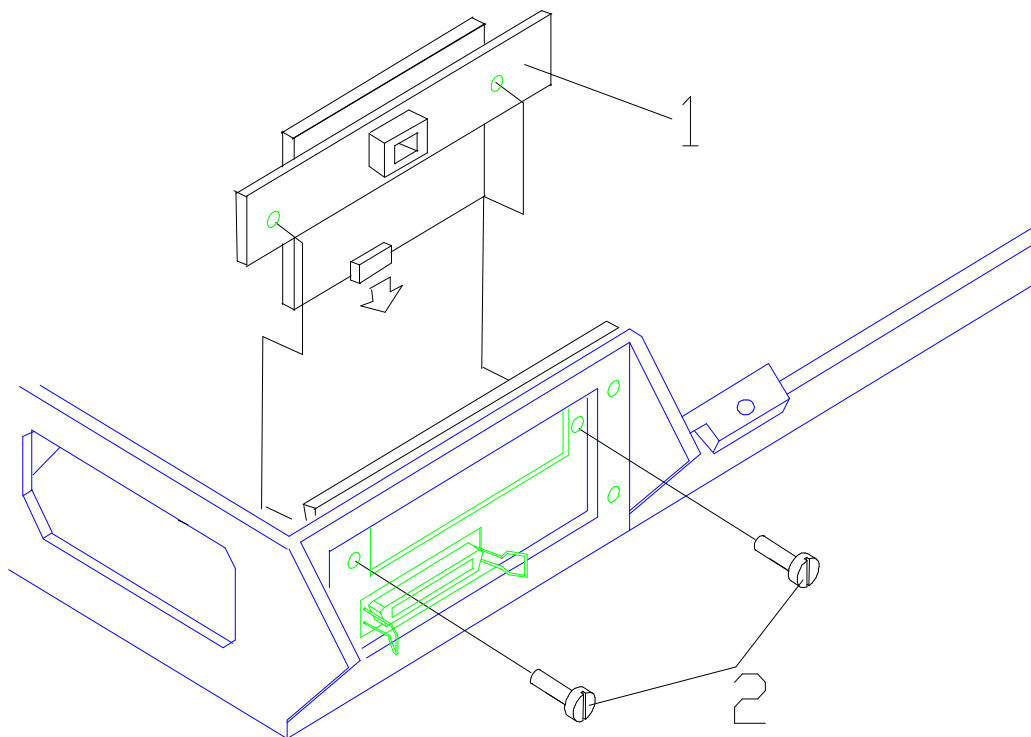

Figure 9 Pull Tractor Assy

Table 11 DEC INTERFACE ASSEMBLY

INDEX N.	DESCRIPTION	DEC P.N.	SELLER P.N.
1	DEC Interface Board Gr.	29-33166-01	78399458-001
2	Screw M3x8	29-33189-01	78399481-001 (Misc. Kit)

Figure 10 DEC Interface Assy