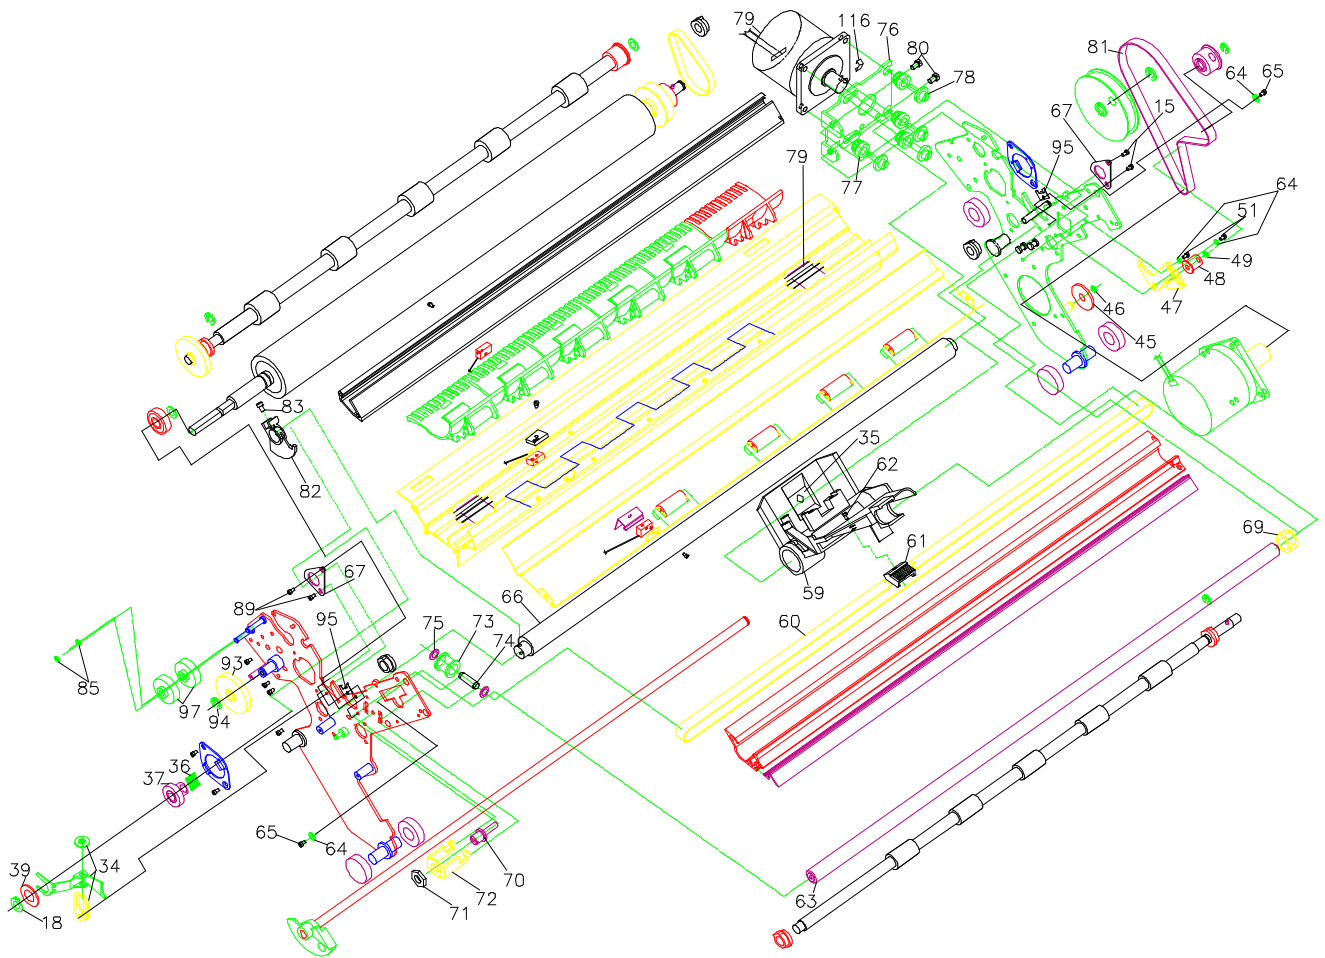

Table 6 MECHANICAL ASSY III

Figure 4 Mechanical Assy II

Table 6 MECHANICAL ASSY III

INDEX N.	DESCRIPTION	DEC P.N.	SELLER P.N.	
32	Screw M3x8	29-33189-01	78399481-001	(Misc. Kit)
33	Screw M3x4	29-33189-01	78399481-001	(Misc. Kit)
40	Support			
52	Clamp			
68	Spacer	29-33186-01	78399478-001	(Misc. Kit)
83	Screw M3x6	29-33189-01	78399481-001	(Misc. Kit)
84	AGA Gear	29-33124-01	78399413-001	
85	Ring D.2.3		78399483-001	(Misc. Kit)
86	AGA Motor Assembly		78399438-001	
87	Screw M3x6	29-33189-01	78399481-001	(Misc. Kit)
96	Bail Spring Set (LH+RH)		78399441-001	
98	Washer		78399483-001	(Misc. Kit)
100	Cable Retainer	29-33186-01	78399478-001	(Misc. Kit)
101	Bail Assembly	29-33131-01	78399420-001	
102	Left Cartridge Support Assy	29-33129-01	78399418-001	
103	Pivot Assembly	29-33130-01	78399419-001	
104	Ring D.4		78399483-001	(Misc. Kit)
105	Ribbon Motor Assembly	29-33111-01	78399401-001	
106	Screw M3x14	29-33190-01	78399482-001	(Misc. Kit)
107	Screw 2.9x19	29-33190-01	78399482-001	(Misc. Kit)
108	Right Cartridge Support	29-33125-01	78399414-001	
109	AGA Indicator Group	29-33173-01	78399465-001	
110	Gear Cover			
112	Screw M3x8	29-33189-01	78399481-001	(Misc. Kit)
113	Washer		78399483-001	(Misc. Kit)
114	Alternance Cable Assy	29-33146-01	78399435-001	
115	Paper Stacker Cable Assy	29-33147-01	78399436-001	
116	Label			
118	Support			
119	Screw M3x10	29-33189-01	78399481-001	(Misc. Kit)

Note: The item 55, 56, 57, 95, 99, 116 and 117 are missing in the index list of the Mechanical Assy I,II and III.