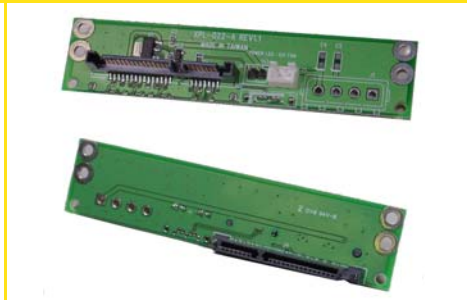

5R10A05
8 port int to ext adapter /twin colors LED

5R22A04-A
2.5" HDD Adapter 22M TO 22F, hot swap support

5R07A01-4 Adapter 4 port w/o LED

5R22A02-A1 22M/22F / 3.3V output ,hotplug

5R22A02-B 3.5" HDD Adapter 7M/ 22F

5R07A02-8 Adapter 8 ports w/o LED

5E07A03-2 2port Int-Ext.7M/7F cable,30cm

5R22A02-H Adapter 7M TO 22M

R40A08-C SATA/PATA adapter

R40A08-B SATA/PATA adapter

R40A08-A SATA/PATA adapter