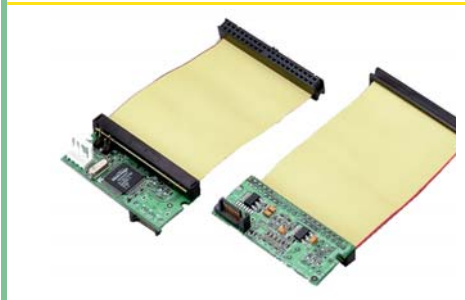

5R10A05
8 port int to ext adapter /twin colors LED

5R22A04-A
2.5" HDD Adapter 22M TO 22F, hot swap support

5R07A01-4 Adapter 4 port w/o LED

5R22A02-A1 22M/22F / 3.3V output ,hotplug

5R22A02-B 3.5" HDD Adapter 7M/ 22F

5R07A02-8 Adapter 8 ports w/o LED

5E07A03-2 2port Int-Ext.7M/7F cable,30cm

5R22A02-H Adapter 7M TO 22M

R40A08-C SATA/PATA adapter

R40A08-B SATA/PATA adapter

R40A08-A SATA/PATA adapter