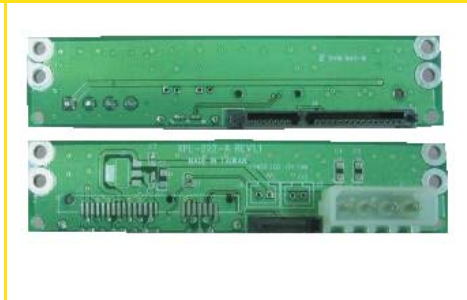

5R10A05
8 port int to ext adapter /twin colors LED

5R22A04-A
2.5" HDD Adapter 22M TO 22F, hot swap support

5R07A01-4 Adapter 4 port w/o LED

5R22A02-A1 22M/22F / 3.3V output ,hotplug

5R22A02-B 3.5" HDD Adapter 7M/ 22F

5R07A02-8 Adapter 8 ports w/o LED

5E07A03-2 2port Int-Ext.7M/7F cable,30cm

5R22A02-H Adapter 7M TO 22M

R40A08-C SATA/PATA adapter

R40A08-B SATA/PATA adapter

R40A08-A SATA/PATA adapter