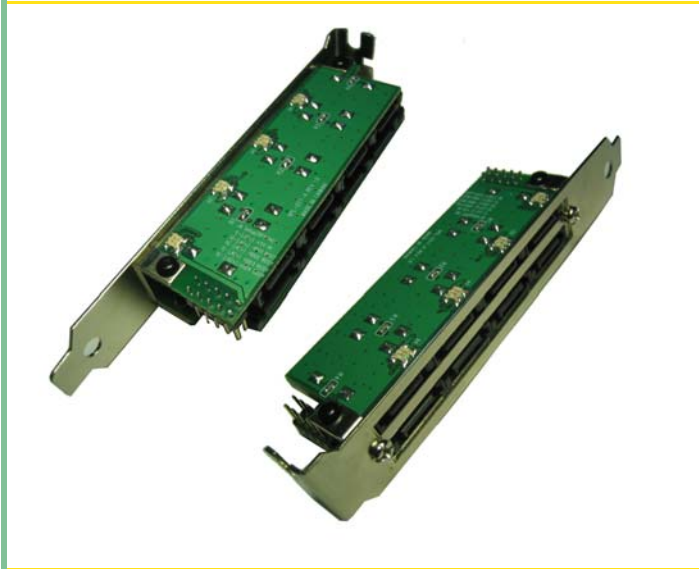

5R10A05
8 port int to ext adapter /twin colors LED

5R22A04-A
2.5" HDD Adapter 22M TO 22F, hot swap support

5R07A01-4 Adapter 4 port w/o LED

5R22A02-A1 22M/22F / 3.3V output ,hotplug

5R22A02-B 3.5" HDD Adapter 7M/ 22F

5R07A02-8 Adapter 8 ports w/o LED

5E07A03-2 2port Int-Ext.7M/7F cable,30cm

5R22A02-H Adapter 7M TO 22M

R40A08-C SATA/PATA adapter

R40A08-B SATA/PATA adapter

R40A08-A SATA/PATA adapter