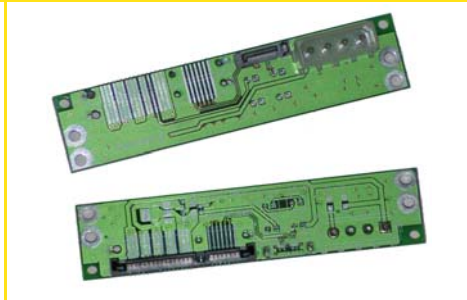

5R10A05
8 port int to ext adapter /twin colors LED

5R22A04-A
2.5" HDD Adapter 22M TO 22F, hot swap support

5R07A01-4 Adapter 4 port w/o LED

5R22A02-A1 22M/22F / 3.3V output ,hotplug

5R22A02-B 3.5" HDD Adapter 7M/ 22F

5R07A02-8 Adapter 8 ports w/o LED

5E07A03-2 2port Int-Ext.7M/7F cable,30cm

5R22A02-H Adapter 7M TO 22M

R40A08-C SATA/PATA adapter

R40A08-B SATA/PATA adapter

R40A08-A SATA/PATA adapter