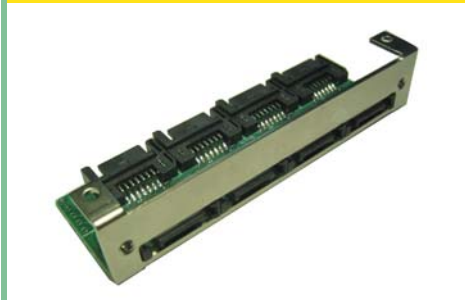

5R10A05
8 port int to ext adapter /twin colors LED

5R22A04-A
2.5" HDD Adapter 22M TO 22F, hot swap support

5R07A01-4 Adapter 4 port w/o LED

5R22A02-A1 22M/22F / 3.3V output ,hotplug

5R22A02-B 3.5" HDD Adapter 7M/ 22F

5R07A02-8 Adapter 8 ports w/o LED

5E07A03-2 2port Int-Ext.7M/7F cable,30cm

5R22A02-H Adapter 7M TO 22M

R40A08-C SATA/PATA adapter

R40A08-B SATA/PATA adapter

R40A08-A SATA/PATA adapter