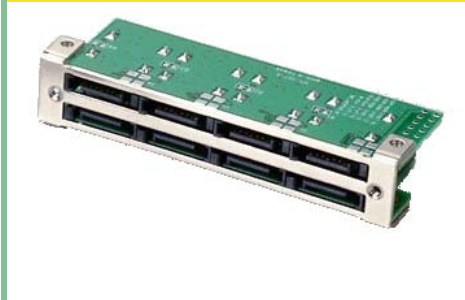

5R10A05
8 port int to ext adapter /twin colors LED

5R22A04-A
2.5" HDD Adapter 22M TO 22F, hot swap support

5R07A01-4 Adapter 4 port w/o LED

5R22A02-A1 22M/22F / 3.3V output ,hotplug

5R22A02-B 3.5" HDD Adapter 7M/ 22F

5R07A02-8 Adapter 8 ports w/o LED

5E07A03-2 2port Int-Ext.7M/7F cable,30cm

5R22A02-H Adapter 7M TO 22M

R40A08-C SATA/PATA adapter

R40A08-B SATA/PATA adapter

R40A08-A SATA/PATA adapter