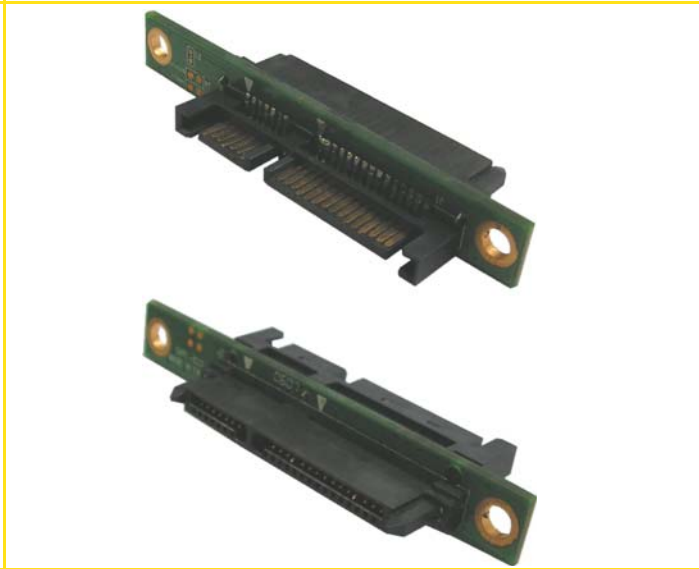

5R10A05
8 port int to ext adapter /twin colors LED

5R22A04-A
2.5" HDD Adapter 22M TO 22F, hot swap support

5R07A01-4 Adapter 4 port w/o LED

5R22A02-A1 22M/22F / 3.3V output ,hotplug

5R22A02-B 3.5" HDD Adapter 7M/ 22F

5R07A02-8 Adapter 8 ports w/o LED

5E07A03-2 2port Int-Ext.7M/7F cable,30cm

5R22A02-H Adapter 7M TO 22M

R40A08-C SATA/PATA adapter

R40A08-B SATA/PATA adapter

R40A08-A SATA/PATA adapter