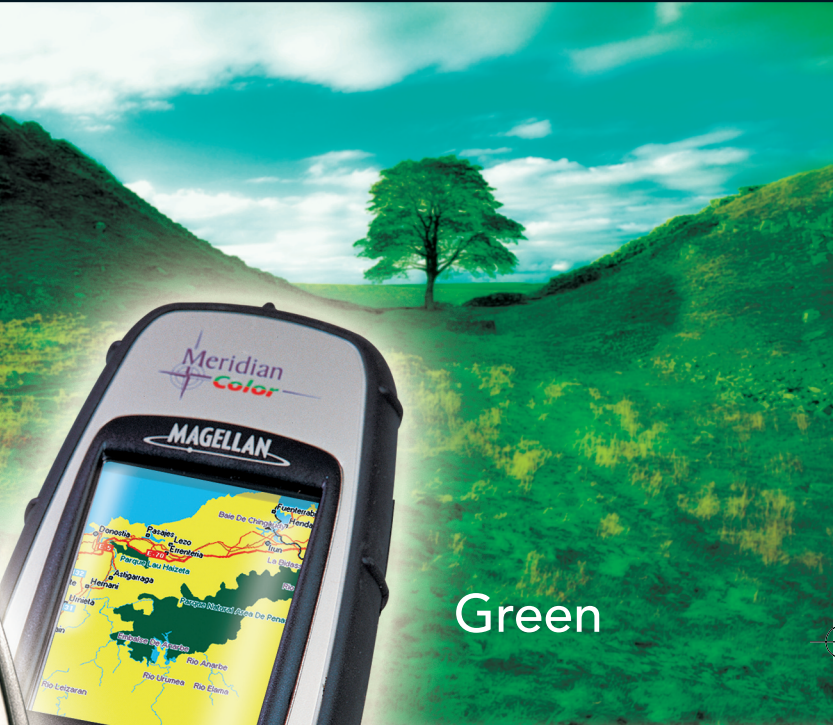

FIND YOUR WAY IN COLOR WITH

two NEW Magellan® GPS handhelds

Meridian® Color and SporTrak™ Color are the only handheld GPS devices to display maps and charts in rich, vibrant color. The bright LCD screens make maps easier to read and use for navigation. The built-in European database includes major roads, parks, nav aids, waterways, airports and more. With either, you get superior tracking under dense foliage or in urban environments. Plus, both are rugged, waterproof and float.

Red

Green

Blue

Yellow

MapSend WorldWide Basemap, MapSend Streets Europe, MapSend BlueNav™ Europe

Download additional maps and Points of Interest from optional MapSend® software.

Meridian Color is shown with optional MapSend® software.