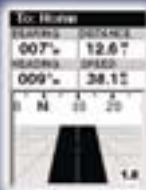

Present your route as if you were travelling on a road