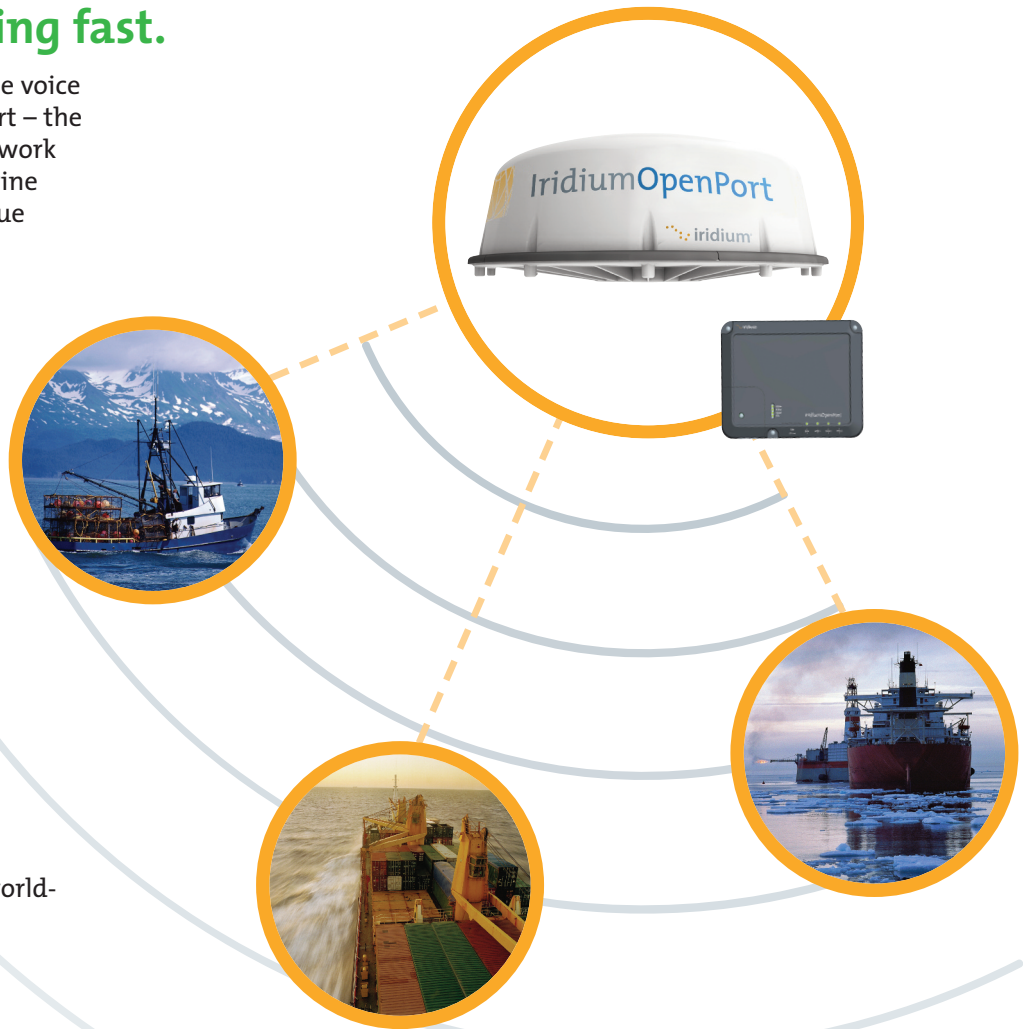

## It's here and it's going fast.

Introducing Iridium's new maritime voice and data service – Iridium OpenPort – the world's first global, high-speed network specifically engineered for the marine market. Iridium OpenPort offers true IP connectivity with up to three phone lines available for simultaneous use. Equipment is easy to install and surprisingly affordable. Iridium OpenPort delivers more bandwidth at a better price to your customers and their fleets.

Iridium OpenPort offers:

- Three separate phone lines
- High-speed data
- Flexible and attractive pricing packages
- Lightweight, low-profile satellite antenna

Best of all, with Iridium OpenPort customers receive Iridium's worldwide pole-to-pole coverage, unmatched network quality and world-class technical support.

### More Voice

The Iridium OpenPort below-decks unit contains three RJ11 jacks, enabling users to make up to three simultaneous voice calls, even during data transmission – no more waiting for a free phone line to make a call. Crew calls are easily separated from ship's business calls for simplified accounting.

### Faster Data

Iridium OpenPort utilizes true IP technology to provide a flexible and powerful array of data

services. A single Ethernet port provides a connection to a standard PC or to a router or hub for multiple PCs. Choose from a range of configurable data rates to meet your specific requirements. Engineered for simultaneous functionality, data and phone ports support high-volume usage. Iridium OpenPort's simplified service plans replace expensive and wasteful per-minute pricing with more cost-effective per-megabyte rates.