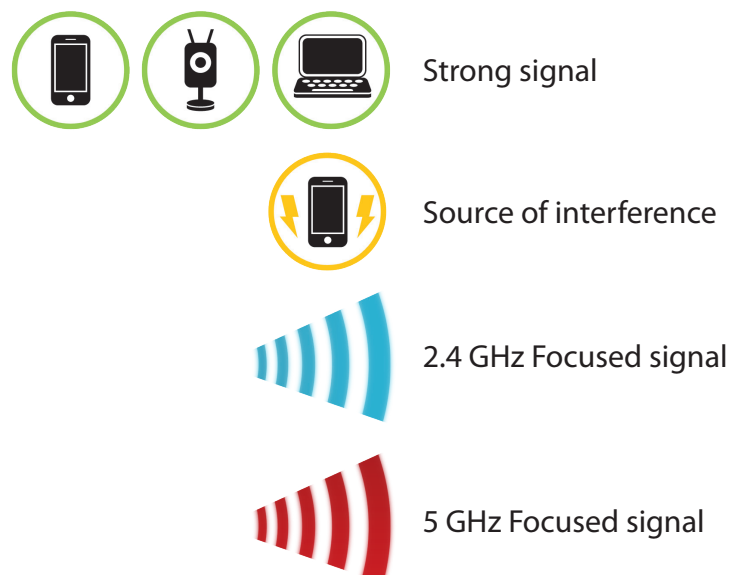

SmartBeam™ Router