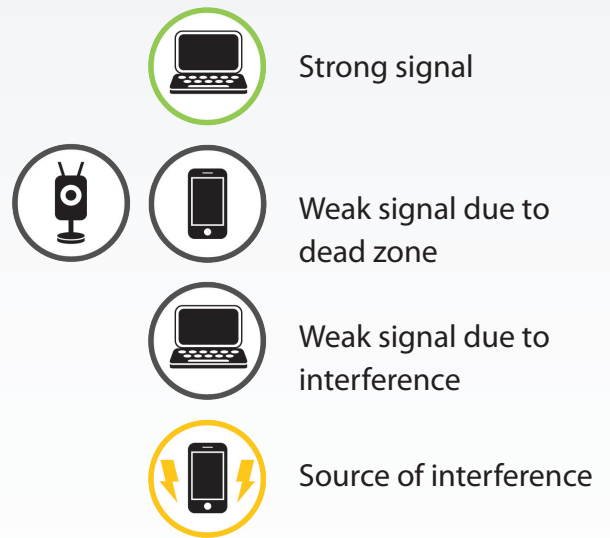

with **SMART BEAM™**

SmartBeam™ Technology Explained

Standard Router