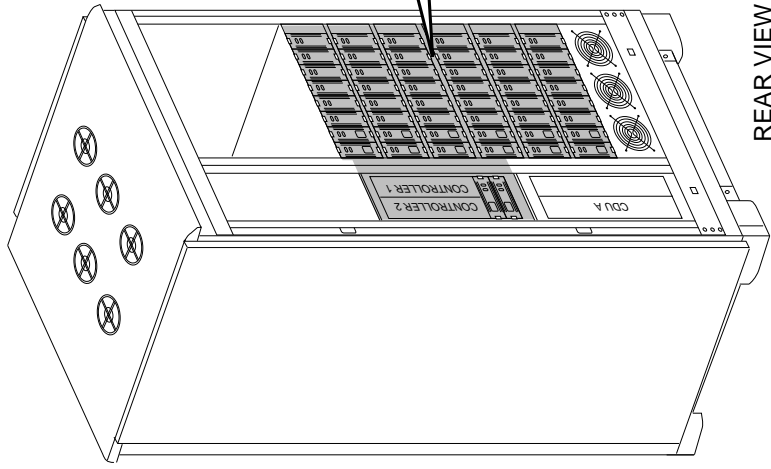

Description

The three SW830 series configurations are:

SW830-AA/AB

One single bus configuration storage set. The storage set consists of one controller shelf, six SBB shelves with an 8-bit I/O module in each shelf. All shelves have a redundant SBB power supply.

SW830-BA/BB

Two single bus configuration storage sets. Each storage set consists of one controller shelf, six SBB shelves, with an 8-bit I/O module in each shelf. All shelves have a redundant SBB power supply.

The SW830-AA/AB storage sets, single bus configuration, and cable connections are shown in Figure 3.

Figure 3 SW830-AA/AB Storage Set 1

SW830–BA/BB Storage Cabinet

The SW830–BA/BB storage sets, single bus configuration, and cable connections are shown in Figure 4 and Figure 5.

Figure 4 SW830–BA/BB Storage Set 2 (Front)

FRONT VIEW

CXO-5221A-MC

Figure 5 SW830-BA/BB Storage Set 2 (Rear)

CXO-5222A-MC

SW830-CA/CB Storage Cabinet

The SW830-CA/CB storage sets, single bus configuration, and cable connections are shown in Figure 6, Figure 7, and Figure 8.