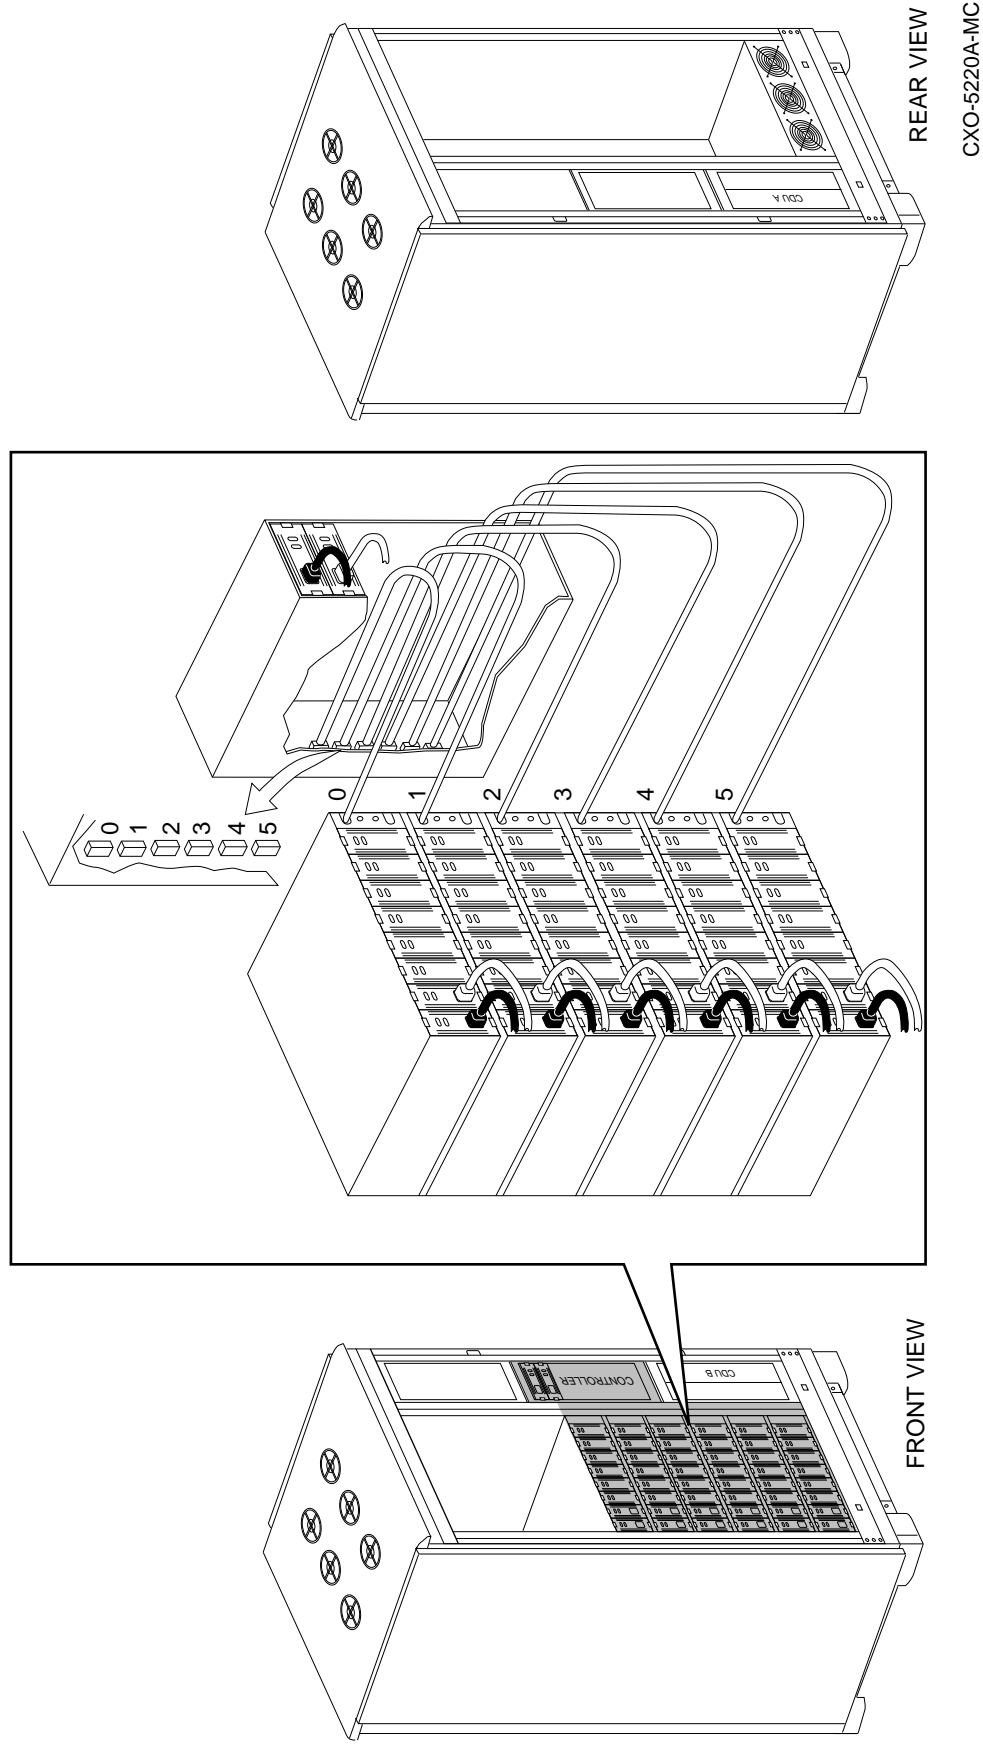

SW830-AA/AB Storage Cabinet

The SW830-AA/AB storage sets, single bus configuration, and cable connections are shown in Figure 3.

Figure 3 SW830-AA/AB Storage Set 1