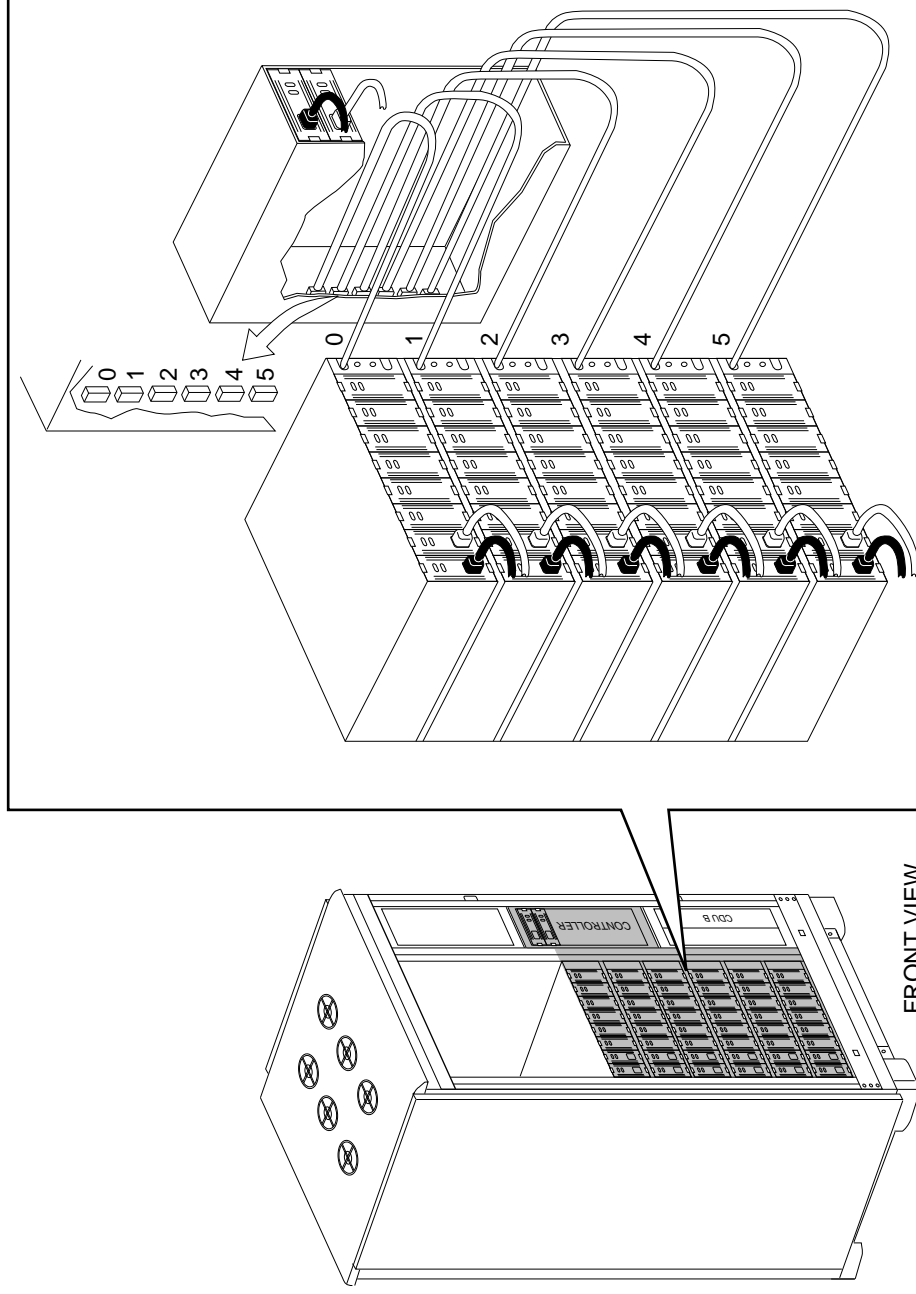

SW830-CA/CB Storage Cabinet

The SW830-CA/CB storage sets, single bus configuration, and cable connections are shown in Figure 6, Figure 7, and Figure 8.

Figure 6 SW830-CA/CB Storage Set 3 (Front)

CXO-5221A-MC