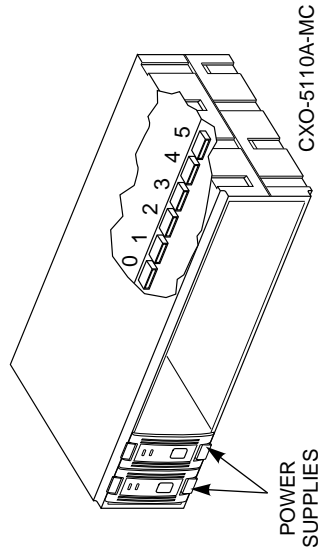

SW830-BA/BB

Two single bus configuration storage sets. Each storage set consists of one controller shelf, six SBB shelves, with an 8-bit I/O module in each shelf. All shelves have a redundant SBB power supply.

SW830-CA/CB

Three single bus configuration storage sets. Each storage set consists of one controller shelf, six SBB shelves, with an 8-bit I/O module in each shelf. All shelves have a redundant SBB power supply.

The locations of the 8-bit I/O modules and power supplies are always as shown in Figure 1 and Figure 2.

Figure 1 Typical SBB Shelf with 8-Bit I/O Module

Figure 2 Typical Controller Shelf

SW830-AA/AB Storage Cabinet

The SW830-AA/AB storage sets, single bus configuration, and cable connections are shown in Figure 3.

Figure 3 SW830-AA/AB Storage Set 1

SW830–BA/BB Storage Cabinet

The SW830–BA/BB storage sets, single bus configuration, and cable connections are shown in Figure 4 and Figure 5.