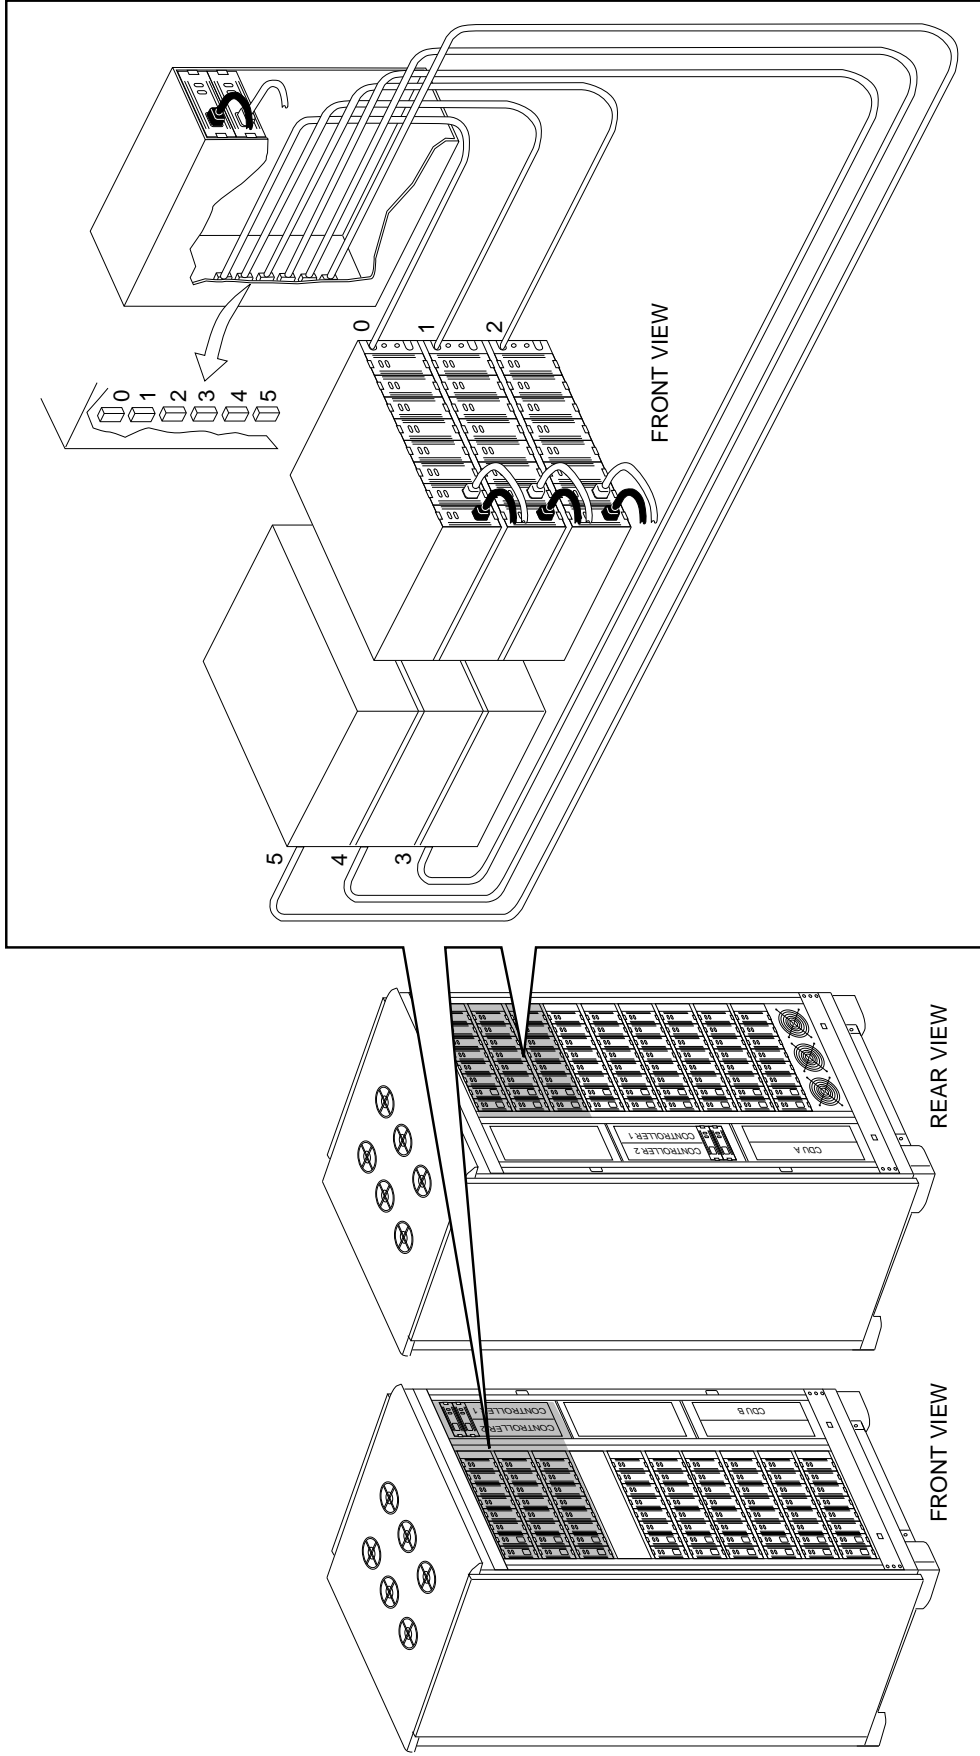

This document describes the SW830 Series Cabinet Storage Sets. It shows the location of the controller shelf, SBB shelves and SCSI cable routing of each storage set. See the appropriate user's guide for detailed information about the cabinet, the shelves, or the I/O modules.

Description

The three SW830 series configurations are:

SW830-AA/AB

One single bus configuration storage set. The storage set consists of one controller shelf, six SBB shelves with an 8-bit I/O module in each shelf. All shelves have a redundant SBB power supply.

Figure 4 SW830–BA/BB Storage Set 2 (Front)

FRONT VIEW

CXO-5221A-MC

Figure 5 SW830-BA/BB Storage Set 2 (Rear)

CXO-5222A-MC

SW830-CA/CB Storage Cabinet

The SW830-CA/CB storage sets, single bus configuration, and cable connections are shown in Figure 6, Figure 7, and Figure 8.

Figure 6 SW830-CA/CB Storage Set 3 (Front)

CXO-5221A-MC

Figure 7 SW830—CA/CB Storage Set 3 (Rear)

REAR VIEW

CXO-5222A-MC

Figure 8 SW830—CA/CB Storage Set 3

CXO-5223A-MC