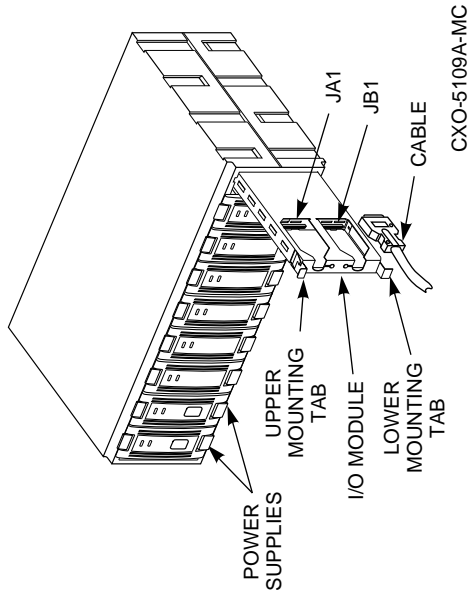

SW830-BA/BB

Two single bus configuration storage sets. Each storage set consists of one controller shelf, six SBB shelves, with an 8-bit I/O module in each shelf. All shelves have a redundant SBB power supply.

SW830-CA/CB

Three single bus configuration storage sets. Each storage set consists of one controller shelf, six SBB shelves, with an 8-bit I/O module in each shelf. All shelves have a redundant SBB power supply.

The locations of the 8-bit I/O modules and power supplies are always as shown in Figure 1 and Figure 2.

Figure 1 Typical SBB Shelf with 8-Bit I/O Module

Figure 2 Typical Controller Shelf

SW830-AA/AB Storage Cabinet

The SW830-AA/AB storage sets, single bus configuration, and cable connections are shown in Figure 3.

Figure 3 SW830-AA/AB Storage Set 1

SW830–BA/BB Storage Cabinet

The SW830–BA/BB storage sets, single bus configuration, and cable connections are shown in Figure 4 and Figure 5.