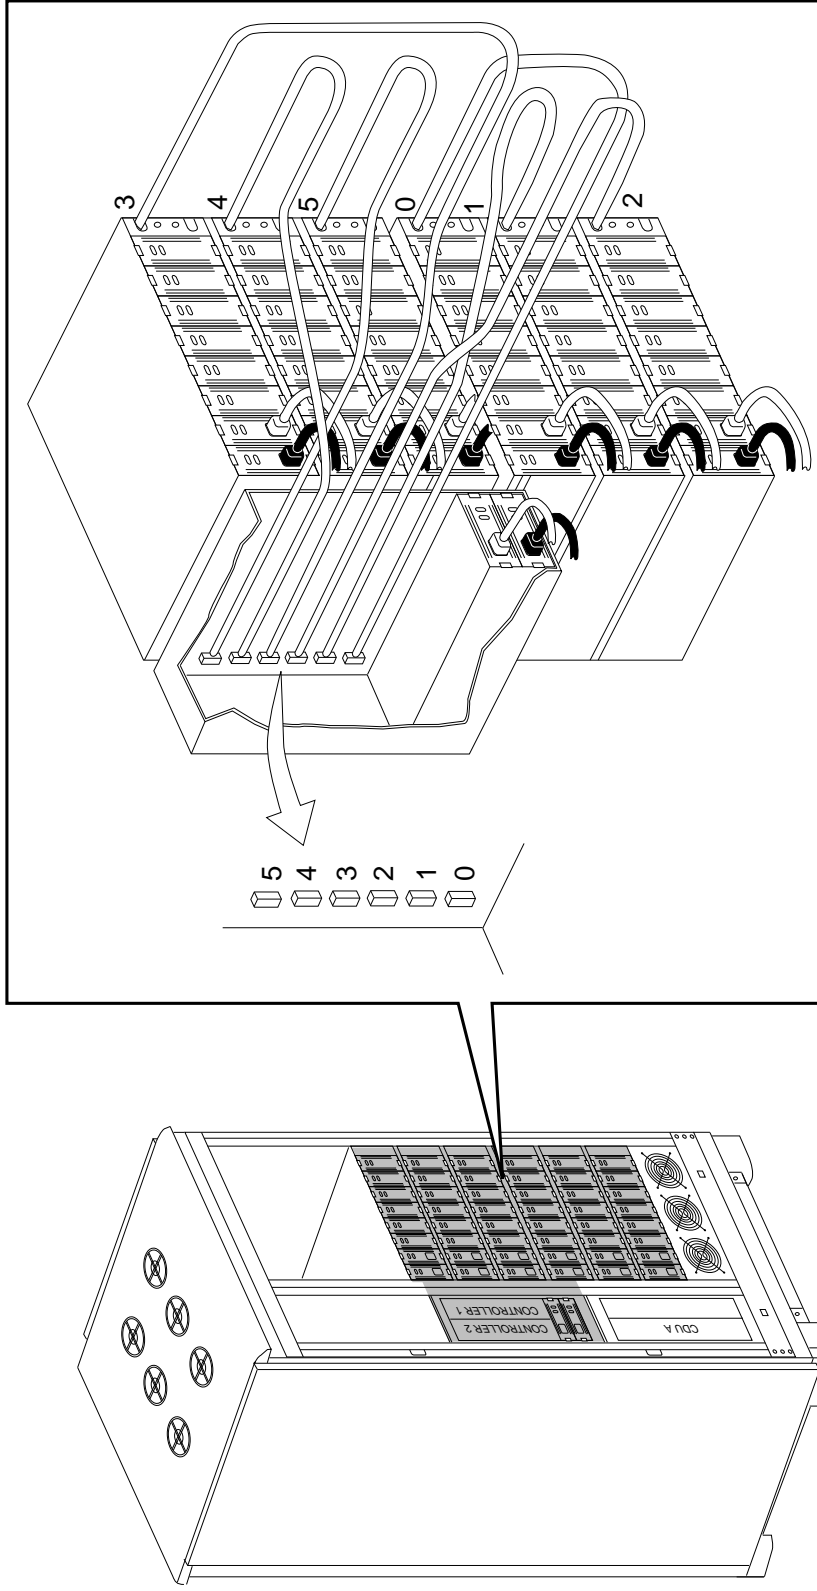

Figure 7 SW830—CA/CB Storage Set 3 (Rear)

REAR VIEW

CXO-5222A-MC