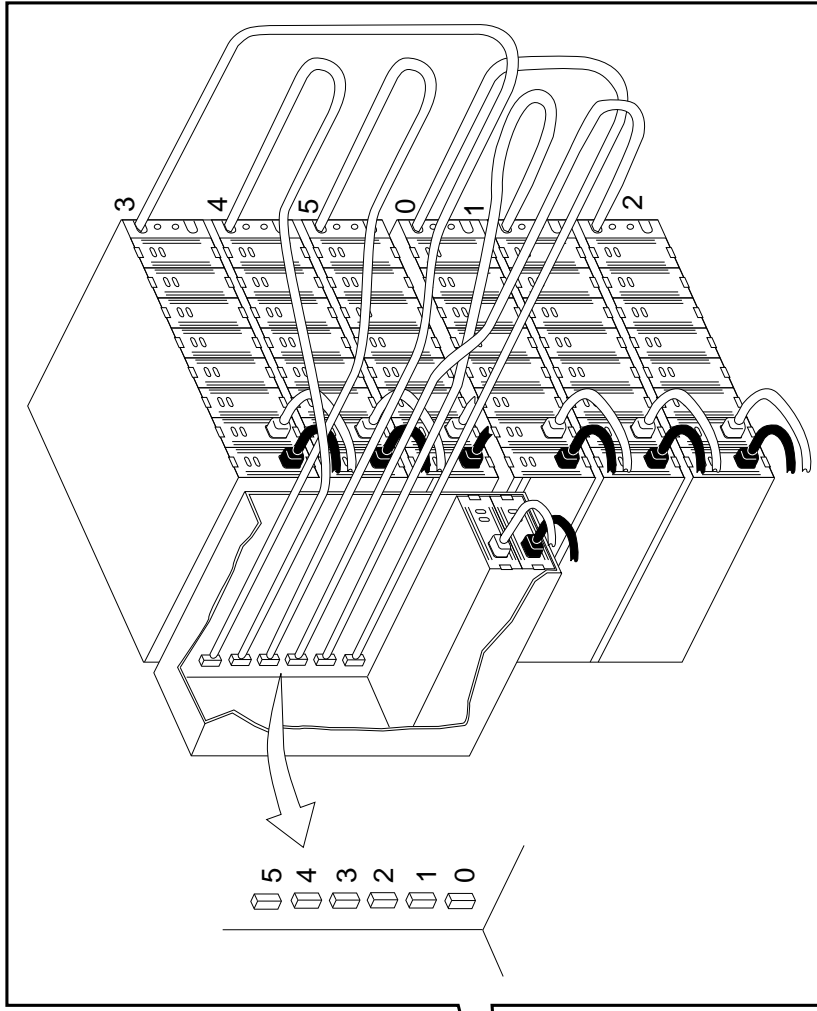

SW830-BA/BB

Two single bus configuration storage sets. Each storage set consists of one controller shelf, six SBB shelves, with an 8-bit I/O module in each shelf. All shelves have a redundant SBB power supply.

The locations of the 8-bit I/O modules and power supplies are always as shown in Figure 1 and Figure 2.

Figure 1 Typical SBB Shelf with 8-Bit I/O Module

Figure 2 Typical Controller Shelf

SW830-AA/AB Storage Cabinet

The SW830-AA/AB storage sets, single bus configuration, and cable connections are shown in Figure 3.

Figure 3 SW830-AA/AB Storage Set 1

SW830–BA/BB Storage Cabinet

The SW830–BA/BB storage sets, single bus configuration, and cable connections are shown in Figure 4 and Figure 5.

Figure 4 SW830–BA/BB Storage Set 2 (Front)

FRONT VIEW

CXO-5221A-MC

Figure 5 SW830-BA/BB Storage Set 2 (Rear)

CXO-5222A-MC

SW830-CA/CB Storage Cabinet

The SW830-CA/CB storage sets, single bus configuration, and cable connections are shown in Figure 6, Figure 7, and Figure 8.