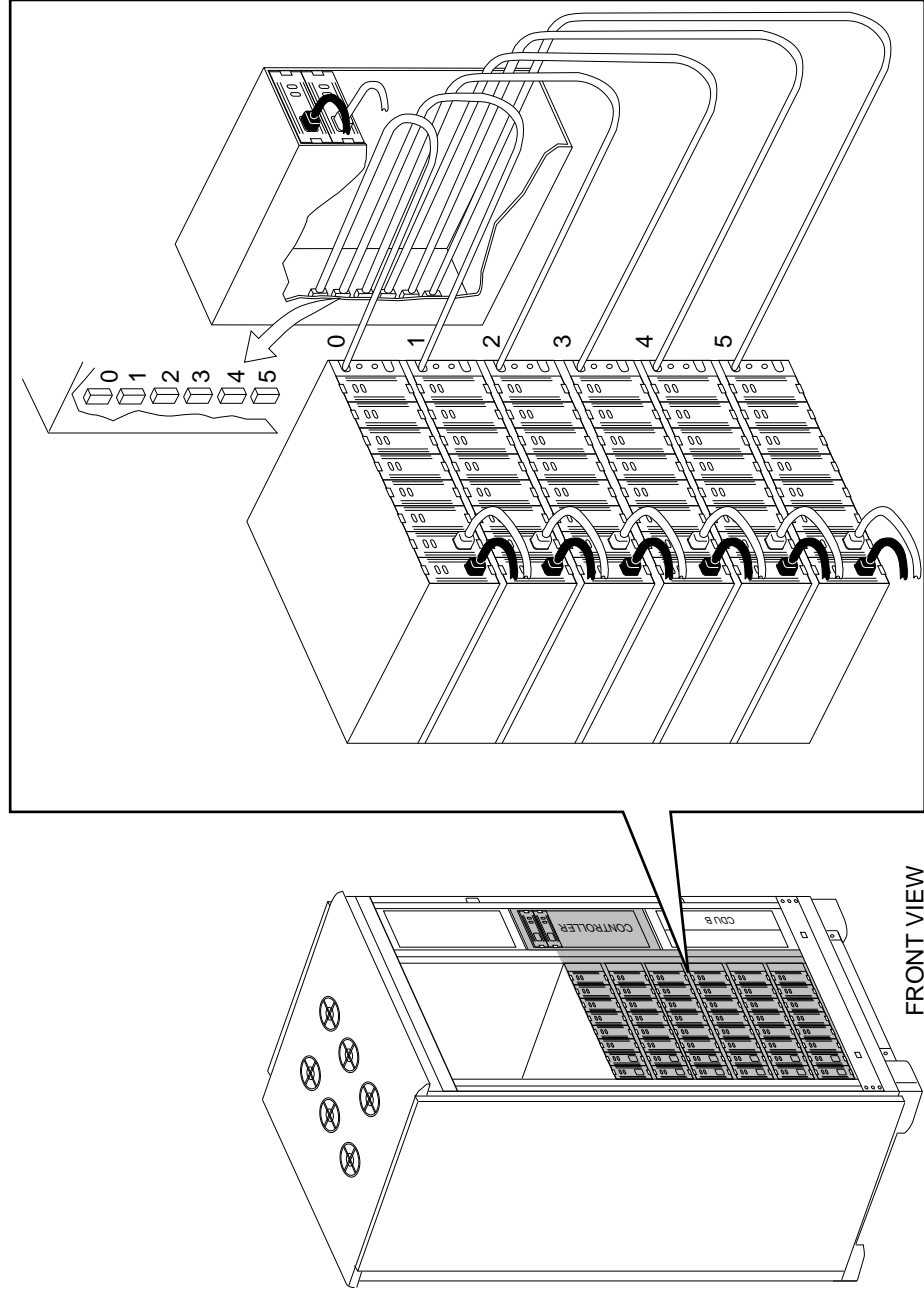

SW830-BA/BB

Two single bus configuration storage sets. Each storage set consists of one controller shelf, six SBB shelves, with an 8-bit I/O module in each shelf. All shelves have a redundant SBB power supply.

The locations of the 8-bit I/O modules and power supplies are always as shown in Figure 1 and Figure 2.

Figure 1 Typical SBB Shelf with 8-Bit I/O Module

Figure 2 Typical Controller Shelf

SW830-AA/AB Storage Cabinet

The SW830-AA/AB storage sets, single bus configuration, and cable connections are shown in Figure 3.

Figure 3 SW830-AA/AB Storage Set 1

SW830–BA/BB Storage Cabinet

The SW830–BA/BB storage sets, single bus configuration, and cable connections are shown in Figure 4 and Figure 5.

Figure 4 SW830–BA/BB Storage Set 2 (Front)

FRONT VIEW

CXO-5221A-MC

Figure 5 SW830-BA/BB Storage Set 2 (Rear)

CXO-5222A-MC

SW830-CA/CB Storage Cabinet

The SW830-CA/CB storage sets, single bus configuration, and cable connections are shown in Figure 6, Figure 7, and Figure 8.