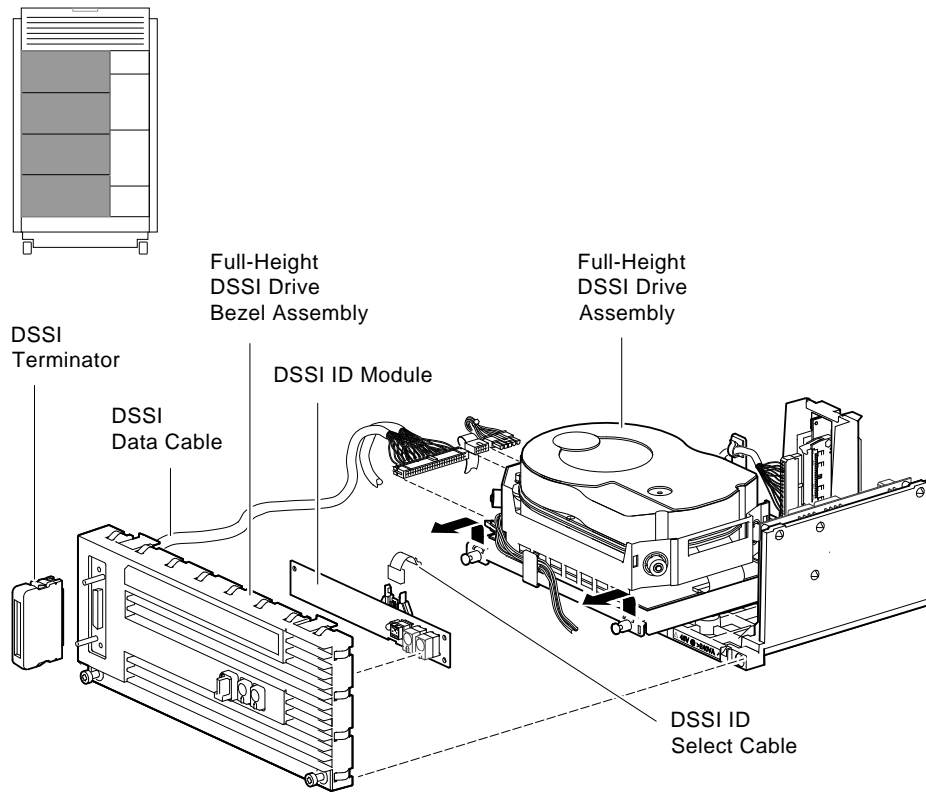

**5 1/4-Inch DSSI Disk Drive Installation Instructions**

EK-DS5DR-IN. A01

November 1992

---

This document illustrates how to install all 5 1/4-inch RF-Series DSSI drives into the DEC 4000 AXP™ Model 600 Series system.

# 1 RF-Series 5 1/4-Inch Fixed Disks

Figure 1 RF-Series 5 1/4-Inch Storage Assembly

MLO-009816